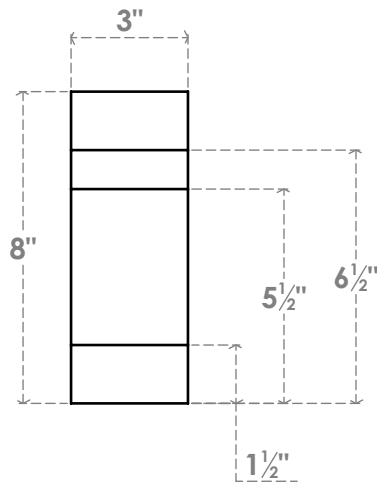

RFTP03X08X12NEB

3"W X 8"H X 12"L NEW BRIGHTON ARCHITECTURAL GRADE PVC RAFTER TAIL

SIDE PROFILE

FRONT PROFILE

ISOMETRIC

EKENA
MILLWORK
2300 WEST MAIN ST.
CLARKSVILLE, TX 75426
TOLL FREE: 866-607-0453
WWW.EKENAMILLWORK.COM

NOTES

1. INSTALLATION TO BE COMPLETED IN ACCORDANCE WITH MANUFACTURER'S SPECIFICATIONS.
2. DRAWING MAY NOT BE TO SCALE
3. THIS DRAWING IS INTENDED FOR DESIGN AND PLANNING PURPOSES ONLY.
4. ALL INFORMATION CONTAINED HEREIN WAS CURRENT AT THE TIME OF DEVELOPMENT BUT MUST BE REVIEWED AND APPROVED BY THE PRODUCT MANUFACTURER TO BE CONSIDERED ACCURATE.
5. ARCHITECTURAL GRADE PVC PRODUCTS ARE MADE FROM EXPANDED CELLULAR PVC AND COME NATURALLY WHITE BUT MAY BE PAINTED