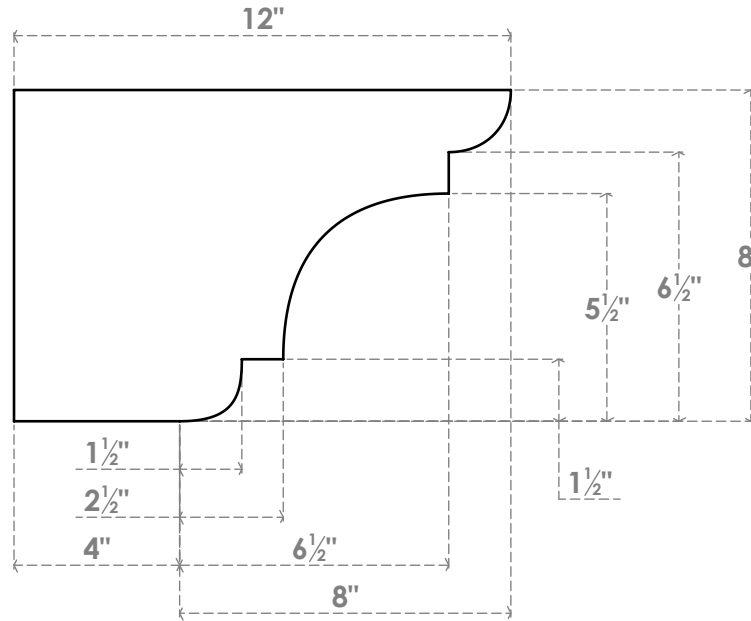

RFTP03X08X12NEB

3"W X 8"H X 12"L NEW BRIGHTON ARCHITECTURAL GRADE PVC RAFTER TAIL

SIDE PROFILE

FRONT PROFILE

ISOMETRIC

EKENA
MILLWORK
2300 WEST MAIN ST.
CLARKSVILLE, TX 75426
TOLL FREE: 866-607-0453
WWW.EKENAMILLWORK.COM

NOTES

1. INSTALLATION TO BE COMPLETED IN ACCORDANCE WITH MANUFACTURER'S SPECIFICATIONS.
2. DRAWING MAY NOT BE TO SCALE
3. THIS DRAWING IS INTENDED FOR DESIGN AND PLANNING PURPOSES ONLY.
4. ALL INFORMATION CONTAINED HEREIN WAS CURRENT AT THE TIME OF DEVELOPMENT BUT MUST BE REVIEWED AND APPROVED BY THE PRODUCT MANUFACTURER TO BE CONSIDERED ACCURATE.
5. ARCHITECTURAL GRADE PVC PRODUCTS ARE MADE FROM EXPANDED CELLULAR PVC AND COME NATURALLY WHITE BUT MAY BE PAINTED